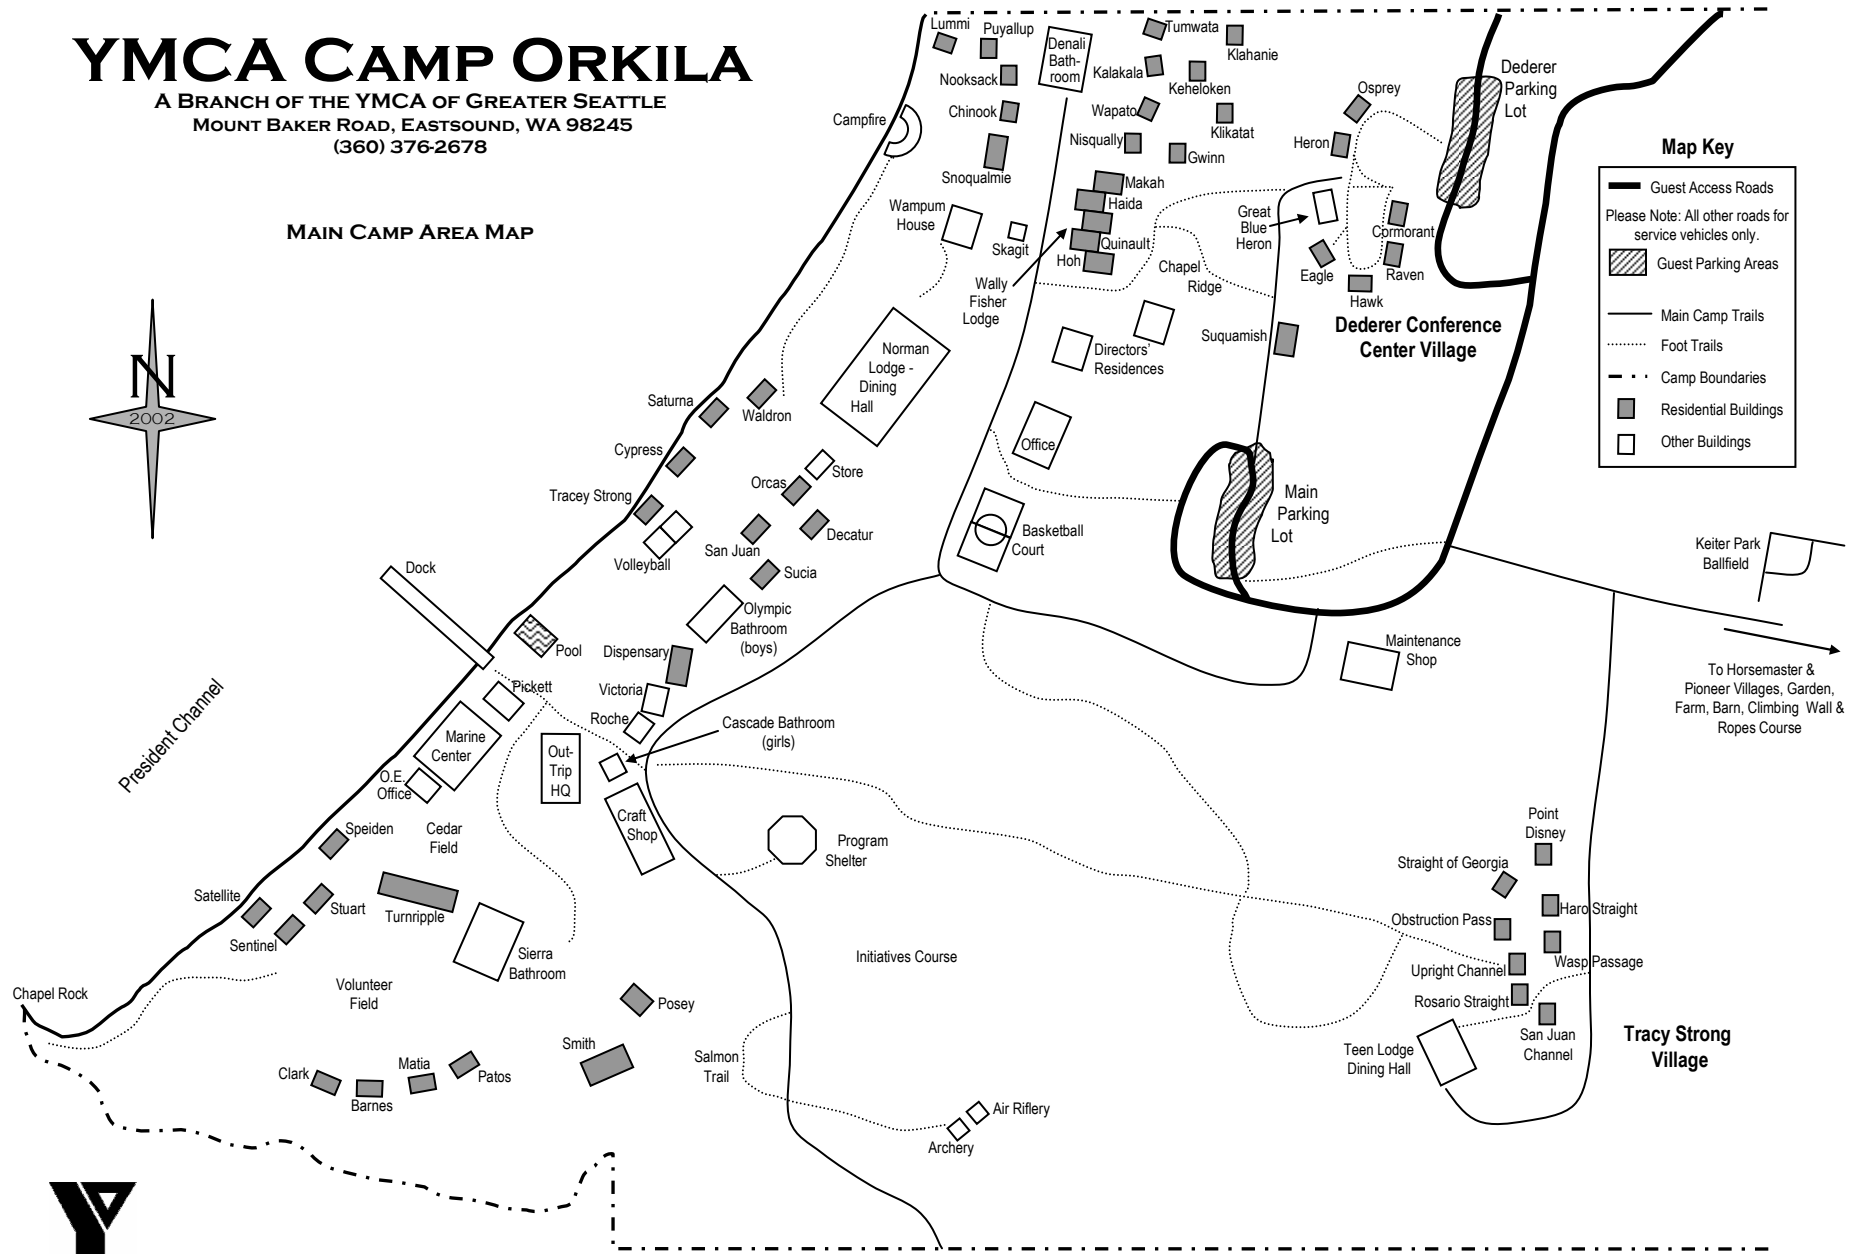

# YMCA CAMP ORKILA

A BRANCH OF THE YMCA OF GREATER SEATTLE  
 MOUNT BAKER ROAD, EASTSOUND, WA 98245  
 (360) 376-2678

## MAIN CAMP AREA MAP

**Map Key**

- Guest Access Roads
- Please Note: All other roads for service vehicles only.
- Guest Parking Areas
- Main Camp Trails
- Foot Trails
- Camp Boundaries
- Residential Buildings
- Other Buildings

## FARM AREA MAP

### Map Key

-  Guest Access Roads
- Please Note: All other roads for service vehicles only.
-  Guest Parking Areas
-  Main Camp Trails
-  Foot Trails/Fence
-  Camp Boundaries
-  Residential Buildings
-  Other Buildings